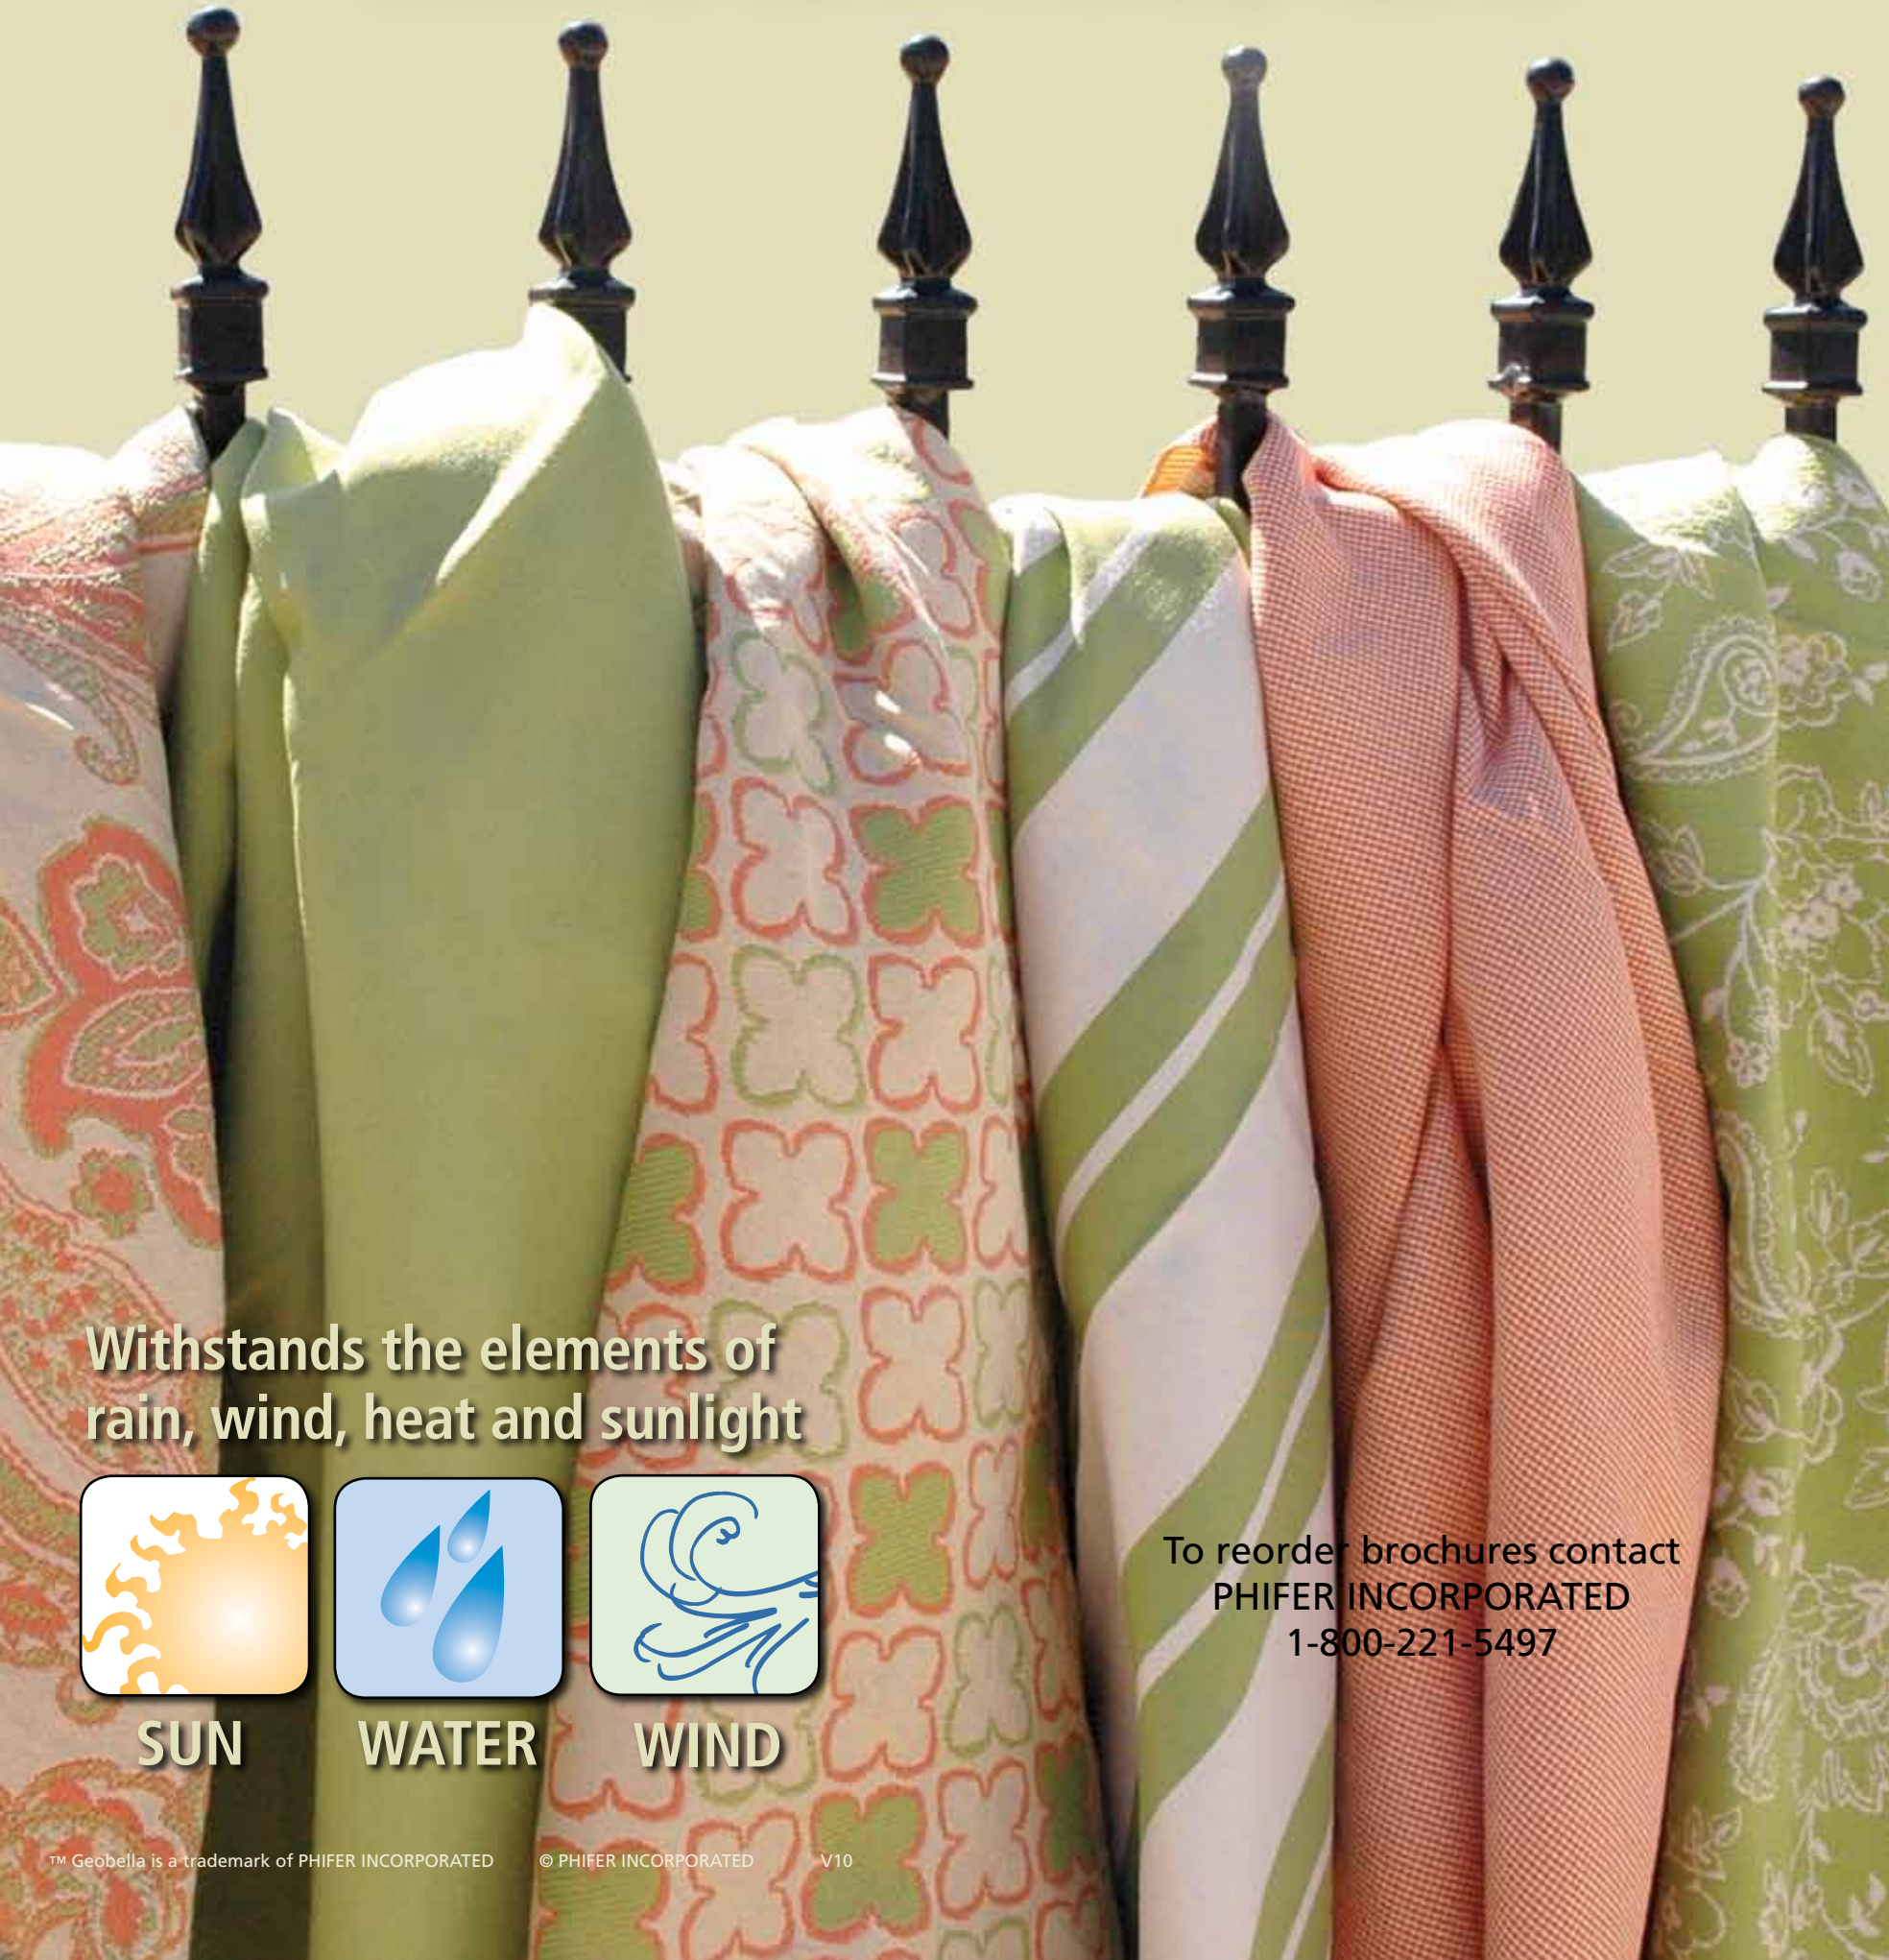

Geobella™

Beautiful Earth-Friendly Fabrics

Withstands the elements of
rain, wind, heat and sunlight

SUN

WATER

WIND

To reorder brochures contact
PHIFER INCORPORATED
1-800-221-5497